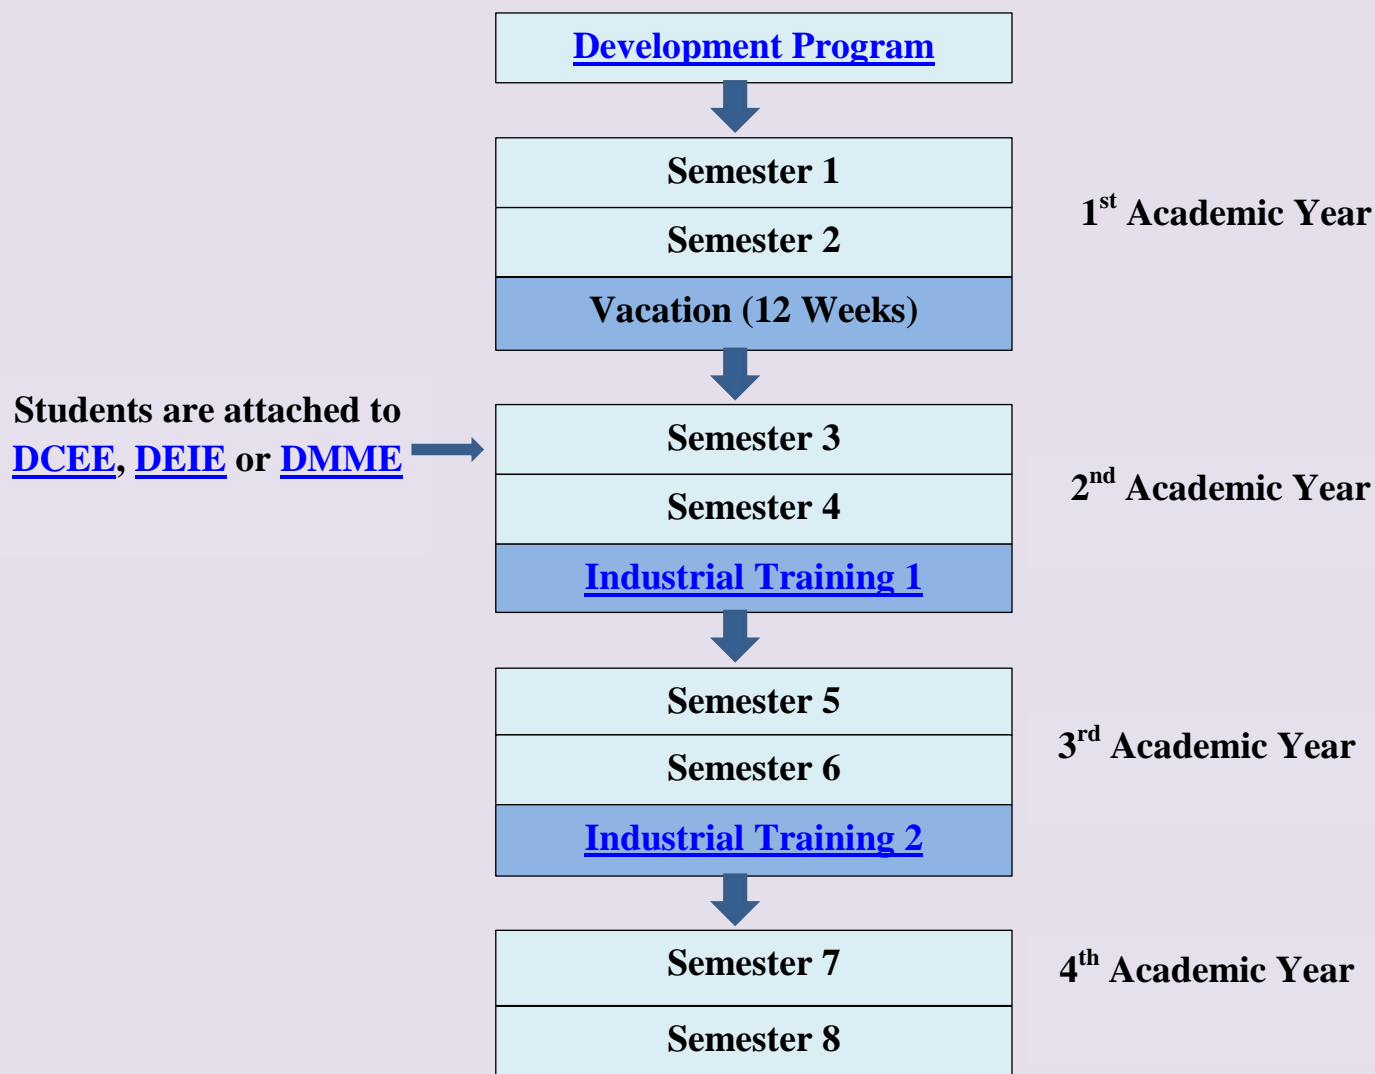

# Structure of the Academic Program of B.Sc. Engineering Degree

**DCCE** : [Department of Civil and Environmental Engineering](#)

**DEIE** : [Department of Electrical and Information Engineering](#)

**DMME** : [Department of Mechanical and Manufacturing Engineering](#)

Activity	Duration
Development Program	8 – 10 Weeks
Semester Academic Work	18 Weeks
Industrial Training	12 Weeks